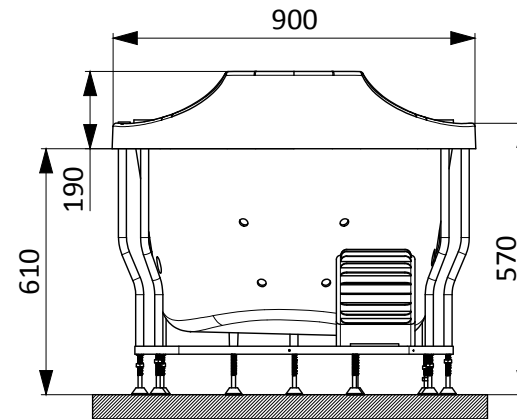

TOP VIEW

3D VIEW

FRONT VIEW

SIDE VIEW

 <p>Jaquar Group Global Headquarters Plot No. 3, Sector- M-11, IMT Manesar Gurgaon, NCR - 122050, India E-mail : Sales: support@jaquar.com Customer Service : service@jaquar.com</p>	ITEM CODE	AWL-WHT-TIAARA190CX
	ITEM TYPE	SUPERIOR WHIRLPOOL AND AIRPOOL COMBI SYSTEM
	ITEM SIZE	1900X900X500 mm
	ALL DIMENSIONS ARE IN MM. (TOLERANCE ± 5 MM)	