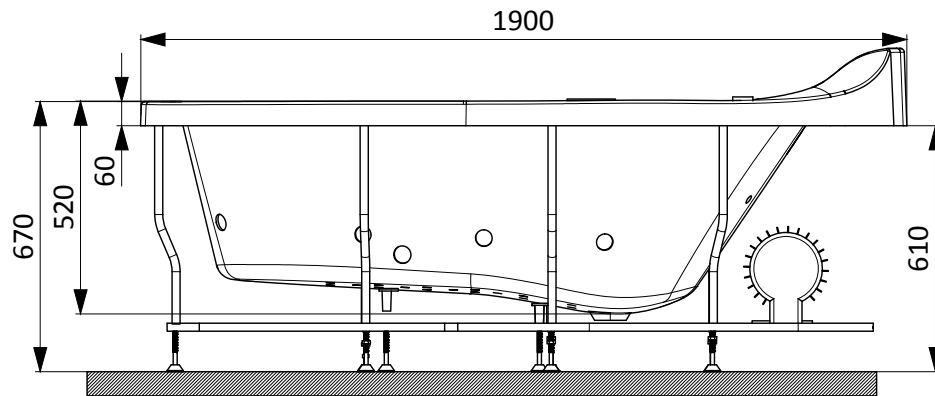

TOP VIEW

3D VIEW

FRONT VIEW

SIDE VIEW

 <p>Jaquar Group Global Headquarters Plot No. 3, Sector- M-11, IMT Manesar Gurgaon, NCR - 122050, India E-mail : Sales: support@jaquar.com Customer Service : service@jaquar.com</p>	ITEM CODE	AWL-WHT-TIAARA190CX
	ITEM TYPE	SUPERIOR WHIRLPOOL AND AIRPOOL COMBI SYSTEM
	ITEM SIZE	1900X900X500 mm
	ALL DIMENSIONS ARE IN MM. (TOLERANCE ± 5 MM)	