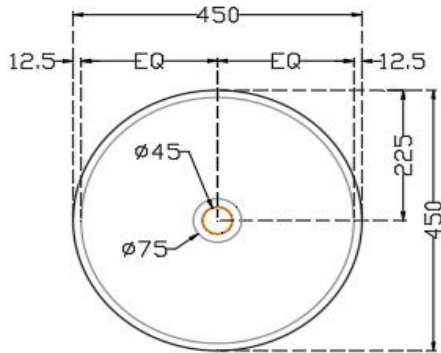

SPECIFICATION DATA SHEET

PRODUCT DETAILS

Manufacturer :	Artize	Type:	Table Top Basin
Outlet	Vertical	Colour:	Banswara White With Purple Veins
Technical Details:	ID of waste outlet hole dia. $\varnothing 45 \pm 3$ mm	Material:	Marble Stone
Horizontal distance between the Bowl edge and the centre line of the waste outlet hole ≤ 225 mm			

PRODUCT IMAGE

TECHNICAL DRAWING

TOP VIEW

SIDE VIEW

Product Dimension	450x450x150 mm	FEATURES Banswara Marble is quarried in Rajasthan region due to it's softness, it's easy to from any shape. It has shiny surface with mix of Grey & purple Veins
Basin Inner Dimension	425x425x125 mm	
Product Weight	50.0 kg.	

DISCLAIMER

DISCLAIMER: Our every effort has been made to ensure factual accuracy, the information presented subject to changes due to requirements in different sites, markets and/ or countries. All dimensions are in mm (Tolerance ± 5 MM). Jaquar reserves the right to make the necessary amendments at any time without prior notice.