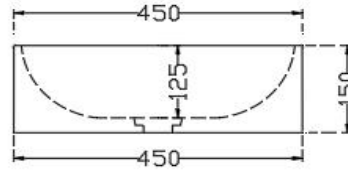

SPECIFICATION DATA SHEET

PRODUCT DETAILS

Manufacturer :	Artize	Type:	Table Top Basin
Outlet	Vertical	Colour:	Banswara White With Purple Veins
Technical Details:	ID of waste outlet hole dia. $\varnothing 45 \pm 3$ mm	Material:	Marble Stone
Horizontal distance between the Bowl edge and the centre line of the waste outlet hole ≤ 225 mm			

PRODUCT IMAGE

TECHNICAL DRAWING

TOP VIEW

SIDE VIEW

Product Dimension	450x450x150 mm	FEATURES Banswara Marble is quarried in Rajasthan region due to it's softness, it's easy to from any shape. It has shiny surface with mix of Grey & purple Veins
Basin Inner Dimension	425x425x125 mm	
Product Weight	50.0 kg.	

DISCLAIMER

DISCLAIMER: Our every effort has been made to ensure factual accuracy, the information presented subject to changes due to requirements in different sites, markets and/ or countries. All dimensions are in mm (Tolerance ± 5 MM). Jaquar reserves the right to make the necessary amendments at any time without prior notice.