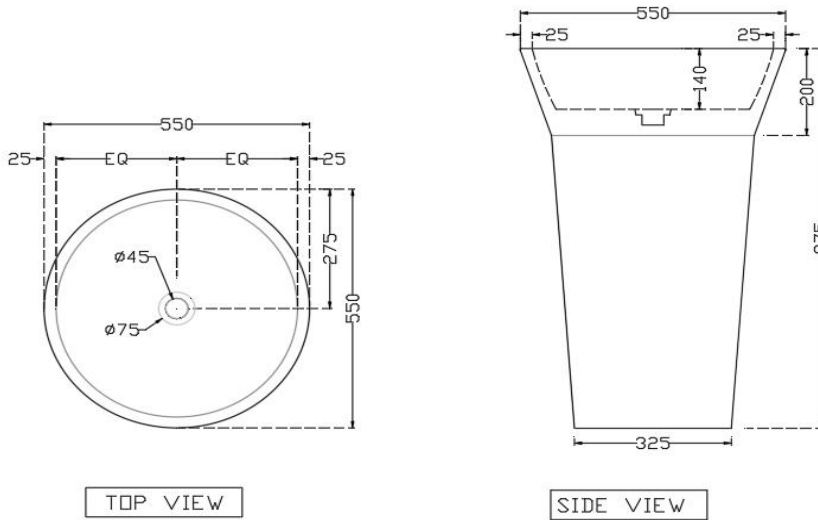

SPECIFICATION DATA SHEET

PRODUCT DETAILS

Manufacturer :	Artize	Type:	Floor Standing Basin
Outlet	Vertical	Colour:	Bottocino Classico Biege
Technical Details:	ID of waste outlet hole dia. $\varnothing 45 \pm 3$ mm	Material:	Marble Stone
Horizontal distance between the Bowl edge and the centre line of the waste outlet hole ≤ 275 mm			

PRODUCT IMAGE

TECHNICAL DRAWING

TOP VIEW

SIDE VIEW

Product Dimension	550x550x875 mm	FEATURES Bottocino Marble is purely Italian Marble quarried Since antiquity, because of its white veins and brown veins which forms patterns in its own, its different from other beige Marble
Basin Inner Dimension	500x500x140 mm	
Product Weight	180.0 kg.	

DISCLAIMER

DISCLAIMER: Our every effort has been made to ensure factual accuracy, the information presented subject to changes due to requirements in different sites, markets and/ or countries. All dimensions are in mm (Tolerance ± 5 MM). Jaquar reserves the right to make the necessary amendments at any time without prior notice.