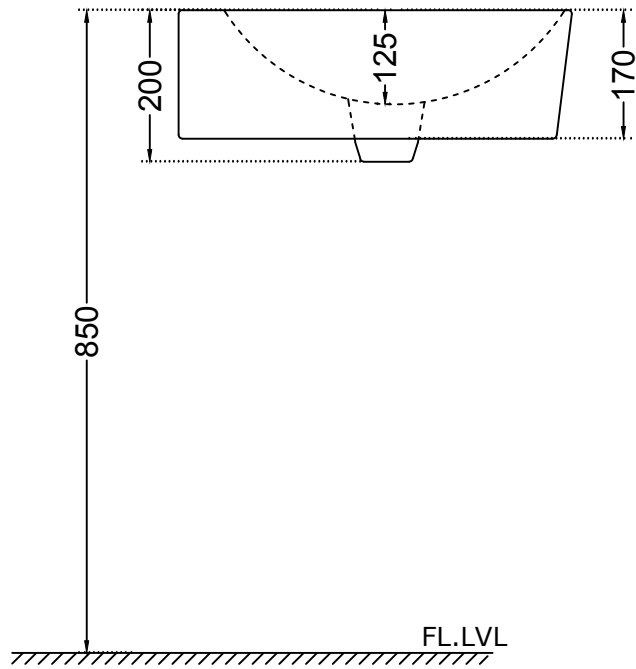

TOP VIEW

FL.LVL

BACK VIEW

FL.LVL

SIDE VIEW

	Jaquar Group		ITEM CODE	CFS-WHT-69801N
	Global Headquarters Plot No. 3, Sector- M-11, IMT Manesar Gurgaon, NCR - 122050, India E-mail : Sales: support@jaquar.com Customer Service : service@jaquar.com		ITEM TYPE	WALL HUNG BASIN
			ITEM SIZE	700x500x170 mm
	ALL DIMENSIONS ARE IN MM. (TOLERANCE ± 5 MM)			