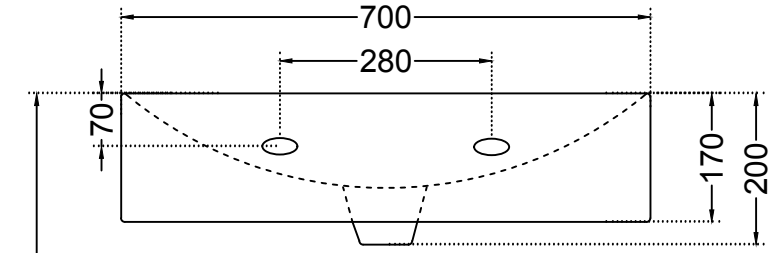

TOP VIEW

FL.LVL

BACK VIEW

FL.LVL

SIDE VIEW

	Jaquar Group		ITEM CODE	CFS-WHT-69801N
	Global Headquarters Plot No. 3, Sector- M-11, IMT Manesar Gurgaon, NCR - 122050, India E-mail : Sales: support@jaquar.com Customer Service : service@jaquar.com		ITEM TYPE	WALL HUNG BASIN
			ITEM SIZE	700x500x170 mm
	ALL DIMENSIONS ARE IN MM. (TOLERANCE ± 5 MM)			