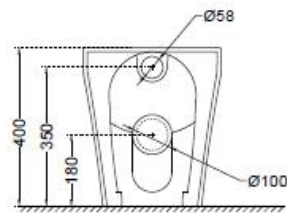

SPECIFICATION DATA SHEET

PRODUCT DETAILS

Manufacturer :	Artize	Type:	Back to Wall WC
Colour:	White	Flush valves	Regular, Dual & I Flush advantages
Outlet	Horizontal	Material:	Ceramic - Vitreous China
Technical Details:	Internal diameter of inlet hole dia. $\varnothing 58 \pm 3$ mm		
	External diameter of outlet hole dia. $\varnothing 100 \pm 5$ mm		
	Vertical distance between the Floor and the centre line of the waste outlet hole ≤ 180 mm		

PRODUCT IMAGE

TECHNICAL DRAWING

TOP VIEW

SIDE VIEW

BACK VIEW

Product Dimension	360x540x400 mm	FEATURES Exclusive Design, Efficient Dual Flushing - 3/6 LPF, Anti Germ Glaze, UF Seat Cover with Fixing accessories.
Trap Distance	P Trap - 180 mm	
Product Weight	29.6 Kg	

CERTIFICATION

Compliance : EN 997 :2012+A1:2015	CE
--	-----------

DISCLAIMER: Our every effort has been made to ensure factual accuracy, the information presented subject to changes due to requirements in different sites, markets and/ or countries. All dimensions are in mm (Tolerance ± 5 MM). Jaquar reserves the right to make the necessary amendments at any time without prior notice.