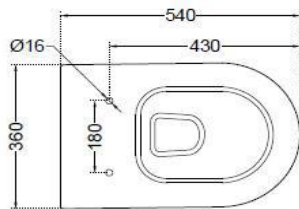

SPECIFICATION DATA SHEET

PRODUCT DETAILS

Manufacturer :	Artize	Type:	Back to Wall WC
Colour:	White	Flush valves	Regular, Dual & I Flush advantages
Outlet	Horizontal	Material:	Ceramic - Vitreous China
Technical Details:	Internal diameter of inlet hole dia. $\varnothing 58 \pm 3$ mm		
	External diameter of outlet hole dia. $\varnothing 100 \pm 5$ mm		
	Vertical distance between the Floor and the centre line of the waste outlet hole ≤ 180 mm		

PRODUCT IMAGE

TECHNICAL DRAWING

TOP VIEW

SIDE VIEW

BACK VIEW

Product Dimension	360x540x400 mm	FEATURES Exclusive Design, Efficient Dual Flushing - 3/6 LPF, Anti Germ Glaze, UF Seat Cover with Fixing accessories.
Trap Distance	P Trap - 180 mm	
Product Weight	29.6 Kg	

CERTIFICATION

Compliance : EN 997 :2012+A1:2015	CE
--	-----------

DISCLAIMER: Our every effort has been made to ensure factual accuracy, the information presented subject to changes due to requirements in different sites, markets and/ or countries. All dimensions are in mm (Tolerance ± 5 MM). Jaquar reserves the right to make the necessary amendments at any time without prior notice.