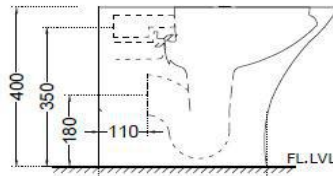

SPECIFICATION DATA SHEET

PRODUCT DETAILS

Manufacturer :	Artize	Type:	Back to Wall WC
Colour:	White	Flush valves	Regular, Dual & I Flush advantages
Outlet	Horizontal	Material:	Ceramic - Vitreous China
Technical Details:	Internal diameter of inlet hole dia. $\varnothing 58 \pm 3$ mm		
	External diameter of outlet hole dia. $\varnothing 100 \pm 5$ mm		
	Vertical distance between the Floor and the centre line of the waste outlet hole ≤ 180 mm		

PRODUCT IMAGE

TECHNICAL DRAWING

TOP VIEW

SIDE VIEW

BACK VIEW

Product Dimension	360x540x400 mm	FEATURES Exclusive Design, Efficient Dual Flushing - 3/6 LPF, Anti Germ Glaze, UF Seat Cover with Fixing accessories.
Trap Distance	P Trap - 180 mm	
Product Weight	29.6 Kg	

CERTIFICATION

Compliance : EN 997 :2012+A1:2015	CE
--	-----------

DISCLAIMER: Our every effort has been made to ensure factual accuracy, the information presented subject to changes due to requirements in different sites, markets and/ or countries. All dimensions are in mm (Tolerance ± 5 MM). Jaquar reserves the right to make the necessary amendments at any time without prior notice.