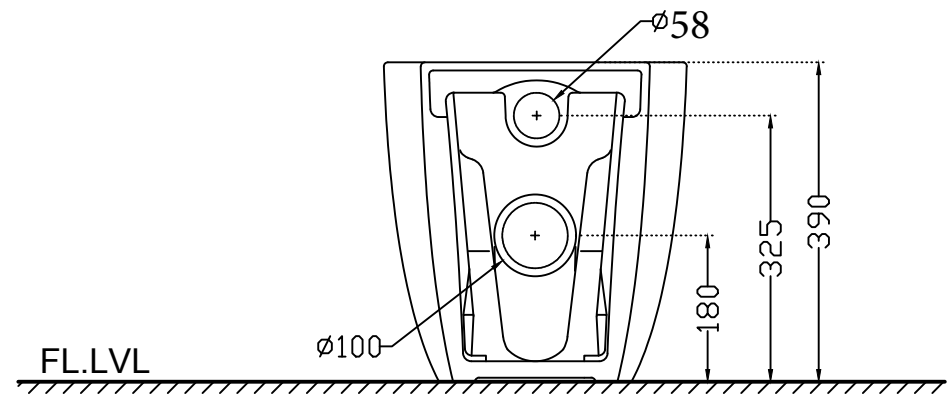

TOP VIEW

SIDE VIEW

BACK VIEW

	Jaquar Group	
	Global Headquarters Plot No. 3, Sector- M-11, IMT Manesar Gurgaon, NCR - 122050, India E-mail : Sales: support@jaquar.com Customer Service : service@jaquar.com	
	ITEM CODE	LXS-WHT-67955P180UFSM
	ITEM TYPE	BACK TO WALL WC
	ITEM SIZE	375x530x390 mm
ALL DIMENSIONS ARE IN MM. (TOLERANCE ± 5 MM)		