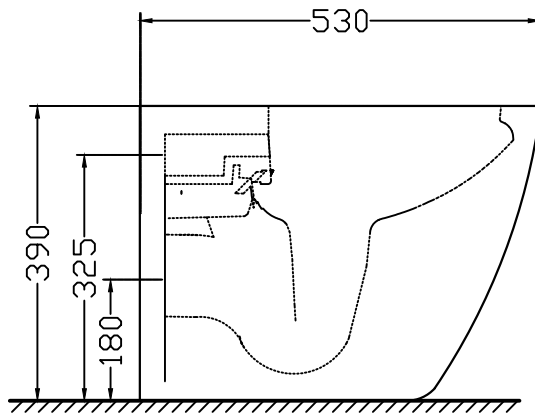

TOP VIEW

SIDE VIEW

BACK VIEW

	Jaquar Group	
	Global Headquarters Plot No. 3, Sector- M-11, IMT Manesar Gurgaon, NCR - 122050, India E-mail : Sales: support@jaquar.com Customer Service : service@jaquar.com	
	ITEM CODE	LXS-WHT-67955P180UFSM
	ITEM TYPE	BACK TO WALL WC
	ITEM SIZE	375x530x390 mm
ALL DIMENSIONS ARE IN MM. (TOLERANCE ± 5 MM)		