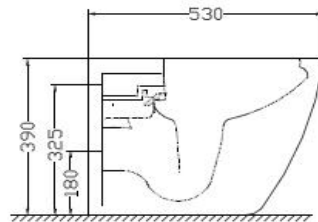

SPECIFICATION DATA SHEET

PRODUCT DETAILS

<b>Manufacturer :</b>	Artize	<b>Type:</b>	Back to Wall WC
<b>Colour:</b>	White	<b>Flush valves</b>	Regular, Dual & I Flush advantages
<b>Outlet</b>	Horizontal	<b>Material:</b>	Ceramic - Vitreous China
<b>Technical Details:</b>	Internal diameter of inlet hole dia. $\varnothing 58 \pm 3$ mm		
	External diameter of outlet hole dia. $\varnothing 100 \pm 5$ mm		
	Vertical distance between the Floor and the centre line of the waste outlet hole $\leq 180$ mm		

PRODUCT IMAGE

TECHNICAL DRAWING

TOP VIEW

SIDE VIEW

BACK VIEW

<b>Product Dimension</b>	375x530x390 mm	<b>FEATURES</b>  Exclusive Design, Anti Germ Glaze, UF Soft Close Slim Seat Cover with Fixing accessories
<b>Trap Distance</b>	P Trap - 180 mm	
<b>Product Weight</b>	29.3 Kg	

CERTIFICATION

Compliance : EN 997 :2012+A1:2015

DISCLAIMER: Our every effort has been made to ensure factual accuracy, the information presented subject to changes due to requirements in different sites, markets and/ or countries. All dimensions are in mm (Tolerance  $\pm 5$  MM). Jaquar reserves the right to make the necessary amendments at any time without prior notice.