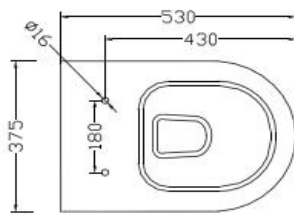

SPECIFICATION DATA SHEET

PRODUCT DETAILS

<b>Manufacturer :</b>	Artize	<b>Type:</b>	Back to Wall WC
<b>Colour:</b>	White	<b>Flush valves</b>	Regular, Dual & I Flush advantages
<b>Outlet</b>	Horizontal	<b>Material:</b>	Ceramic - Vitreous China
<b>Technical Details:</b>	Internal diameter of inlet hole dia. $\varnothing 58 \pm 3$ mm		
	External diameter of outlet hole dia. $\varnothing 100 \pm 5$ mm		
	Vertical distance between the Floor and the centre line of the waste outlet hole $\leq 180$ mm		

PRODUCT IMAGE

TECHNICAL DRAWING

TOP VIEW

SIDE VIEW

BACK VIEW

<b>Product Dimension</b>	375x530x390 mm	<b>FEATURES</b>  Exclusive Design, Anti Germ Glaze, UF Soft Close Slim Seat Cover with Fixing accessories
<b>Trap Distance</b>	P Trap - 180 mm	
<b>Product Weight</b>	29.3 Kg	

CERTIFICATION

Compliance : EN 997 :2012+A1:2015

DISCLAIMER: Our every effort has been made to ensure factual accuracy, the information presented subject to changes due to requirements in different sites, markets and/ or countries. All dimensions are in mm (Tolerance  $\pm 5$  MM). Jaquar reserves the right to make the necessary amendments at any time without prior notice.