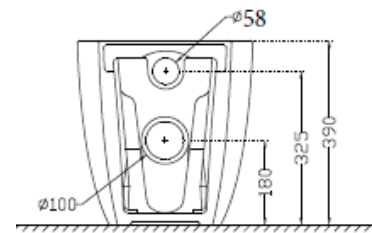

SPECIFICATION DATA SHEET

PRODUCT DETAILS

<b>Manufacturer :</b>	Artize	<b>Type:</b>	Back to Wall WC
<b>Colour:</b>	White	<b>Flush valves</b>	Regular, Dual & I Flush advantages
<b>Outlet</b>	Horizontal	<b>Material:</b>	Ceramic - Vitreous China
<b>Technical Details:</b>	Internal diameter of inlet hole dia. $\varnothing 58 \pm 3$ mm		
	External diameter of outlet hole dia. $\varnothing 100 \pm 5$ mm		
	Vertical distance between the Floor and the centre line of the waste outlet hole $\leq 180$ mm		

PRODUCT IMAGE

TECHNICAL DRAWING

TOP VIEW

SIDE VIEW

BACK VIEW

<b>Product Dimension</b>	375x530x390 mm	<b>FEATURES</b>  Exclusive Design, Anti Germ Glaze, UF Soft Close Slim Seat Cover with Fixing accessories
<b>Trap Distance</b>	P Trap - 180 mm	
<b>Product Weight</b>	29.3 Kg	

CERTIFICATION

Compliance : EN 997 :2012+A1:2015

DISCLAIMER: Our every effort has been made to ensure factual accuracy, the information presented subject to changes due to requirements in different sites, markets and/ or countries. All dimensions are in mm (Tolerance  $\pm 5$  MM). Jaquar reserves the right to make the necessary amendments at any time without prior notice.